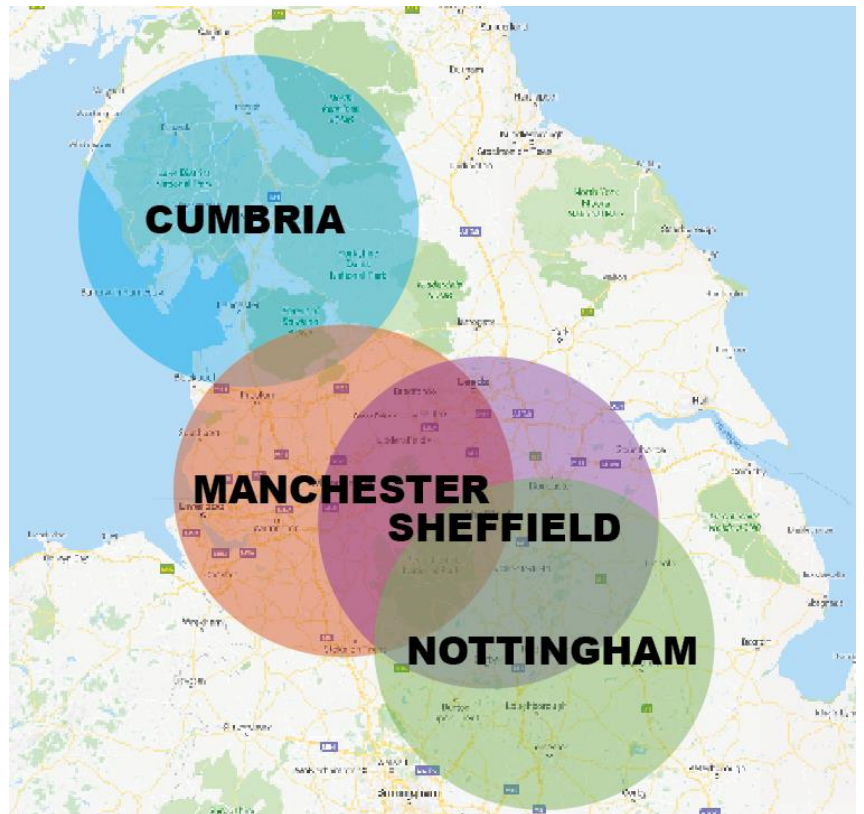

Introduction

Go Traffic Management Limited (GTM) are suppliers of specialist traffic management services dedicated to providing high quality temporary traffic management solutions to a broad spectrum of industries. Over the years we have developed an expertise supporting the utilities sector. GTM was set-up in 2007 under parent company T & K Gallagher Ltd and now operates from four depots covering Greater Manchester, Cumbria, East Midlands, and Yorkshire.

Company: Transport for Greater Manchester

Name: Phil Horsman
Address: 2 Piccadilly Place
Manchester
M1 3BG

Telephone: 07932 180040
Email: phil.horsman@tfgm.com

Company: Severn Trent Water

Name: Rick Newton
Address: Severn Trent Water Ltd,
Hucknall Road,
Nottingham NG5 1FH
Telephone: 07770 737 985
Email: rick.newton@severntrent.co.uk

Key contacts

General Enquiries
 Major Projects / General Management
 Operations Management South
 Regional Manager North
 Support Services Manager
 Sales Manager
 Accounts
 GTM Director

Name

-
 Lee Pilling
 Richard Johnson
 Daniel Milner
 Karen Esdale
 Patrick Cooling
 Jordan Hill
 Vincent O'Connor

GTM Locations and contact details:

Greater Manchester

Salford
 James Corbett Road
 Salford
 Manchester
 M50 1DE
 T: 0161 351 5373
 E:northwest@gtm.co.uk

Cumbria

South lakes
 The Sidings,
 Tebay.
 CA10 3XR.
 T: 0161 351 5373
 E:northwest@gtm.co.uk